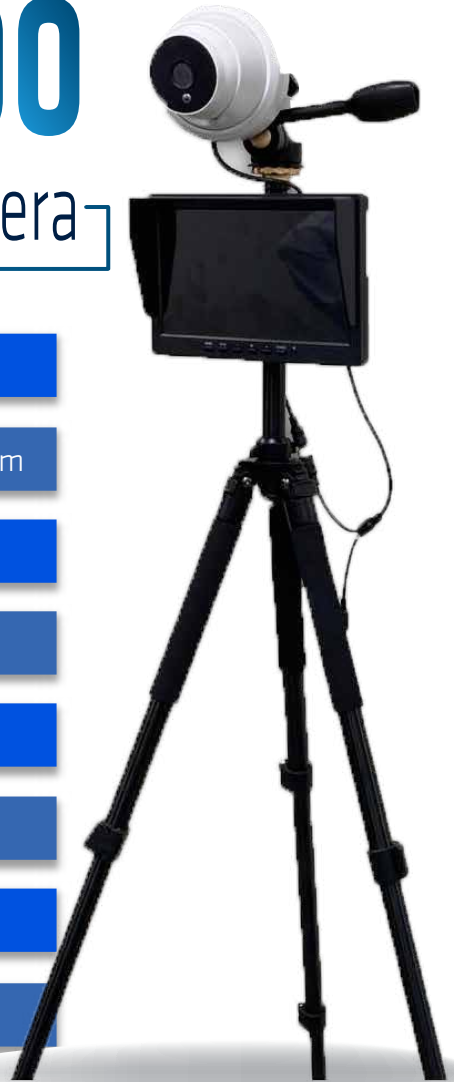

# KRN - 3000

## Fever Monitoring Camera

Sony AHD 2MP Fever Facial Display Camera

Measurement distance facial recognition 0.5-2m

Best at 1m for temperature scanning

Voice alarm for high temperature

10"HD Monitor

Real time recording

German Thermal Sensor

Ready to use with tripod

## SAFE - KRN - 3000 Specifications

Temperature Detection Range	0°C~80°C
Temperature Detection Accuracy	+/-0.3°C
Snapshot Function	Auto snapshot with alarm alert
Compression Method	FHD H.264
Loop Recording	Support
Voice Alarm	Voice alarm for abnormal body temperature
Resolution	1920*1080p 25fps
TF Card	Class10 U1, min 32GB, max256GB °
Display Mode	Real-time display detected temperature, alarm display in red
Detection Time	3s
Detection Distance	Best within 2m
Power Supply	1.5A Wide voltage power supply. 12-36V